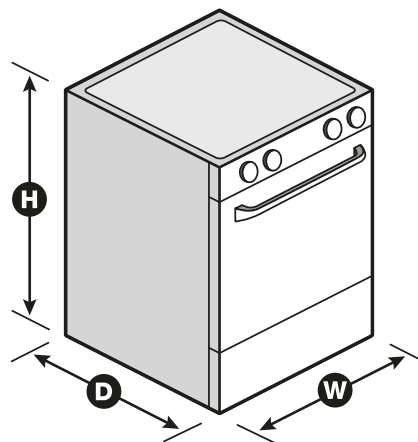

Cleaning Type AquaLift® Self Clean

Number of Elements 5

Element Type Radiant

Element Size/Power
(1) 12/9/6" 3000W
(1) 9/6" 3000W
(1) 6" 1300/3000W
(1) 6" 1200W
(1) 6" 100W

Dimensions

Product Dimensions (H x W x D) 36" x 29-7/8" x 28-5/8"

Depth with Door Open 90° 48-7/8"

Cutout Width 30"

Reference Material

[Dimension Guide](#)

[Install Guide](#)

[Use & Care Guide](#)

[Warranty](#)

*Appliance must be set to remote enable. WiFi & App Required. Features subject to change. Details and privacy info at whirlpool.com/connect. **Not all frozen foods included. Appliance must be set to remote enable. WiFi & App Required. Features subject to change. Details and privacy info at whirlpool.com/connect. †U.S. only. ††Select recipes only. Compatible smart appliance required. Appliance must be set to remote enable. Features subject to change. Details and privacy info at whirlpool.com/connect and yummly.com. NOTE: Dimensions are for planning purposes only. For complete details, see Installation Instructions packed with product. Specifications subject to change without notice.
®/™ © 2020. All rights reserved. Printed in the U.S.A. D200052XXB. WEE750H0HSPECSHEETV01.