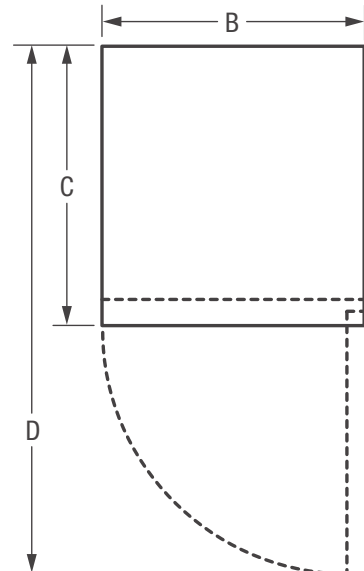

FRIGIDAIRE GALLERY

FGBC5334VS

BEVERAGE CENTER

165 (12 FL. OZ.) CANS

AVAILABLE COLORS

PRODUCT DIMENSIONS

Height	34-1/8" to 35"
Width	23-7/16"
Depth	23-1/4"
Depth with Door Opened 90°	45"

MORE EASY-TO-USE FEATURES

PRODUCT DIMENSIONS

A - Height	34-1/8" to 35"
B - Width	23-7/16"
C - Depth	23-1/4"
D - Depth with Door Open 90°	45"

Note: For planning purposes only. Always consult local and national electric and plumbing codes. Refer to Product Installation Guide for detailed installation instructions on the web at frigidaire.com / frigidaire.ca. Specifications subject to change. Accessories information available on the web at frigidaire.com / frigidaire.ca