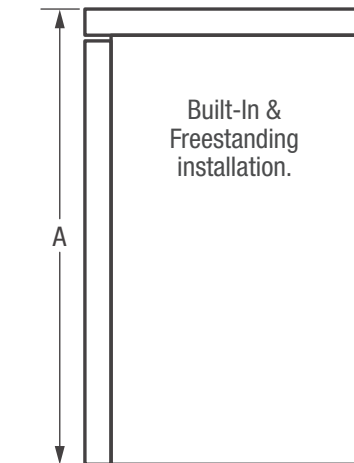

INTERIOR

Control Type	Electronic
Display	F° or C°
Lighting	LED
Frost-Free Performance	Yes
Condenser	Dynamic
High-Temperature Acoustic Alarm	Yes
Power-On/Off Control	Yes
Temperature Zones	1
Temperature Range	34°F to 50°F
Adjustable Shelves	Yes
Stainless Steel Shelf Trim	Yes
Cabinet Liner	Black

PRODUCT DIMENSIONS

A - Height	34-1/8" to 35"
B - Width	23-7/16"
C - Depth	23-1/4"
D - Depth with Door Open 90°	45"

Note: For planning purposes only. Always consult local and national electric and plumbing codes. Refer to Product Installation Guide for detailed installation instructions on the web at frigidaire.com / frigidaire.ca. Specifications subject to change. Accessories information available on the web at frigidaire.com / frigidaire.ca